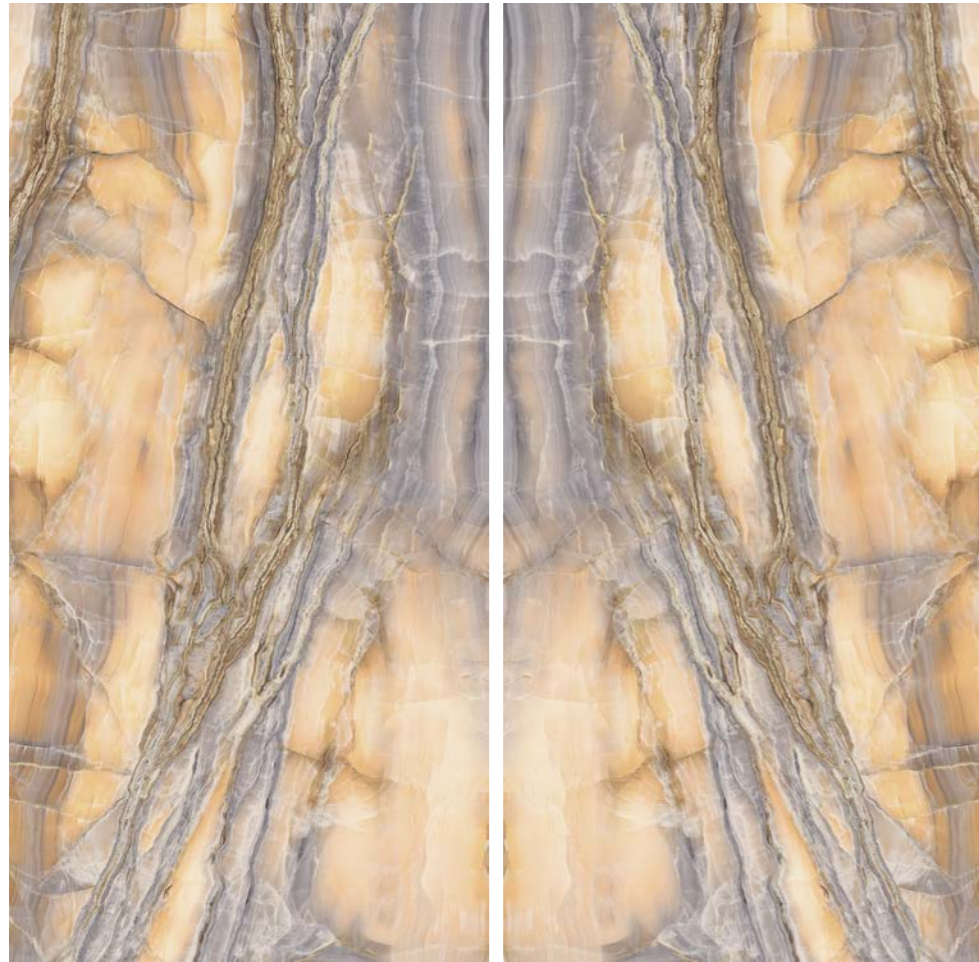

ONICE SUNSET

Gres Porcellanato
Porcelain Stoneware

FORMATO / SIZE

162x324 cm 64"x127"
full size (12 mm)

160x320 cm 63"x126"
Rett. Rect. (6,5 mm)

SPESSORI / THICKNESSES

6,5 mm 0.25"
12 mm 0.47"

FINITURE / FINISHES

Levigato Polished
Honed Honed