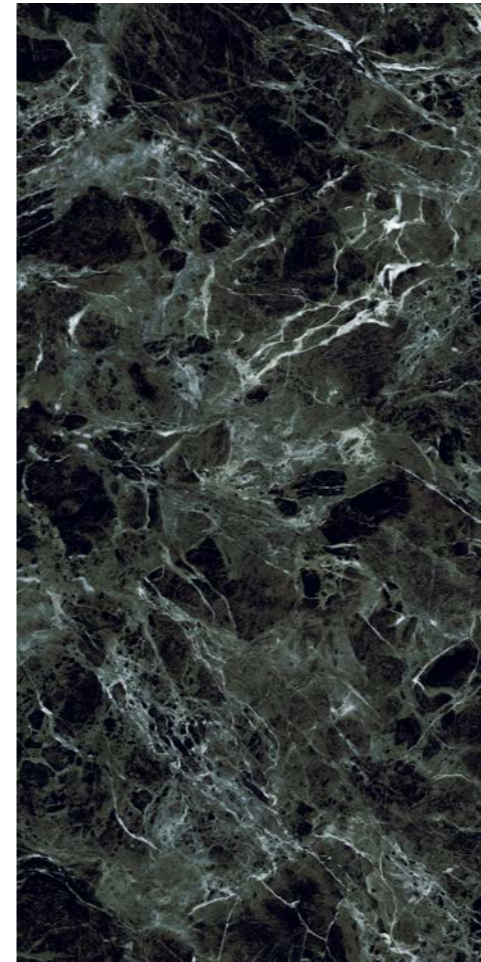

VERDE ALPI

Gres Porcellanato
Porcelain Stoneware

FORMATO / SIZE

162x324 cm 64"x127"
full size (12 mm)

160x320 cm 63"x126"
Rett. Rect. (6,5 mm)

SPESSORI / THICKNESSES

6,5 mm 0.25"
12 mm 0.47"
2 cm 0.78"

FINITURE / FINISHES

Naturale Matt
Levigato Polished
Honed Honed